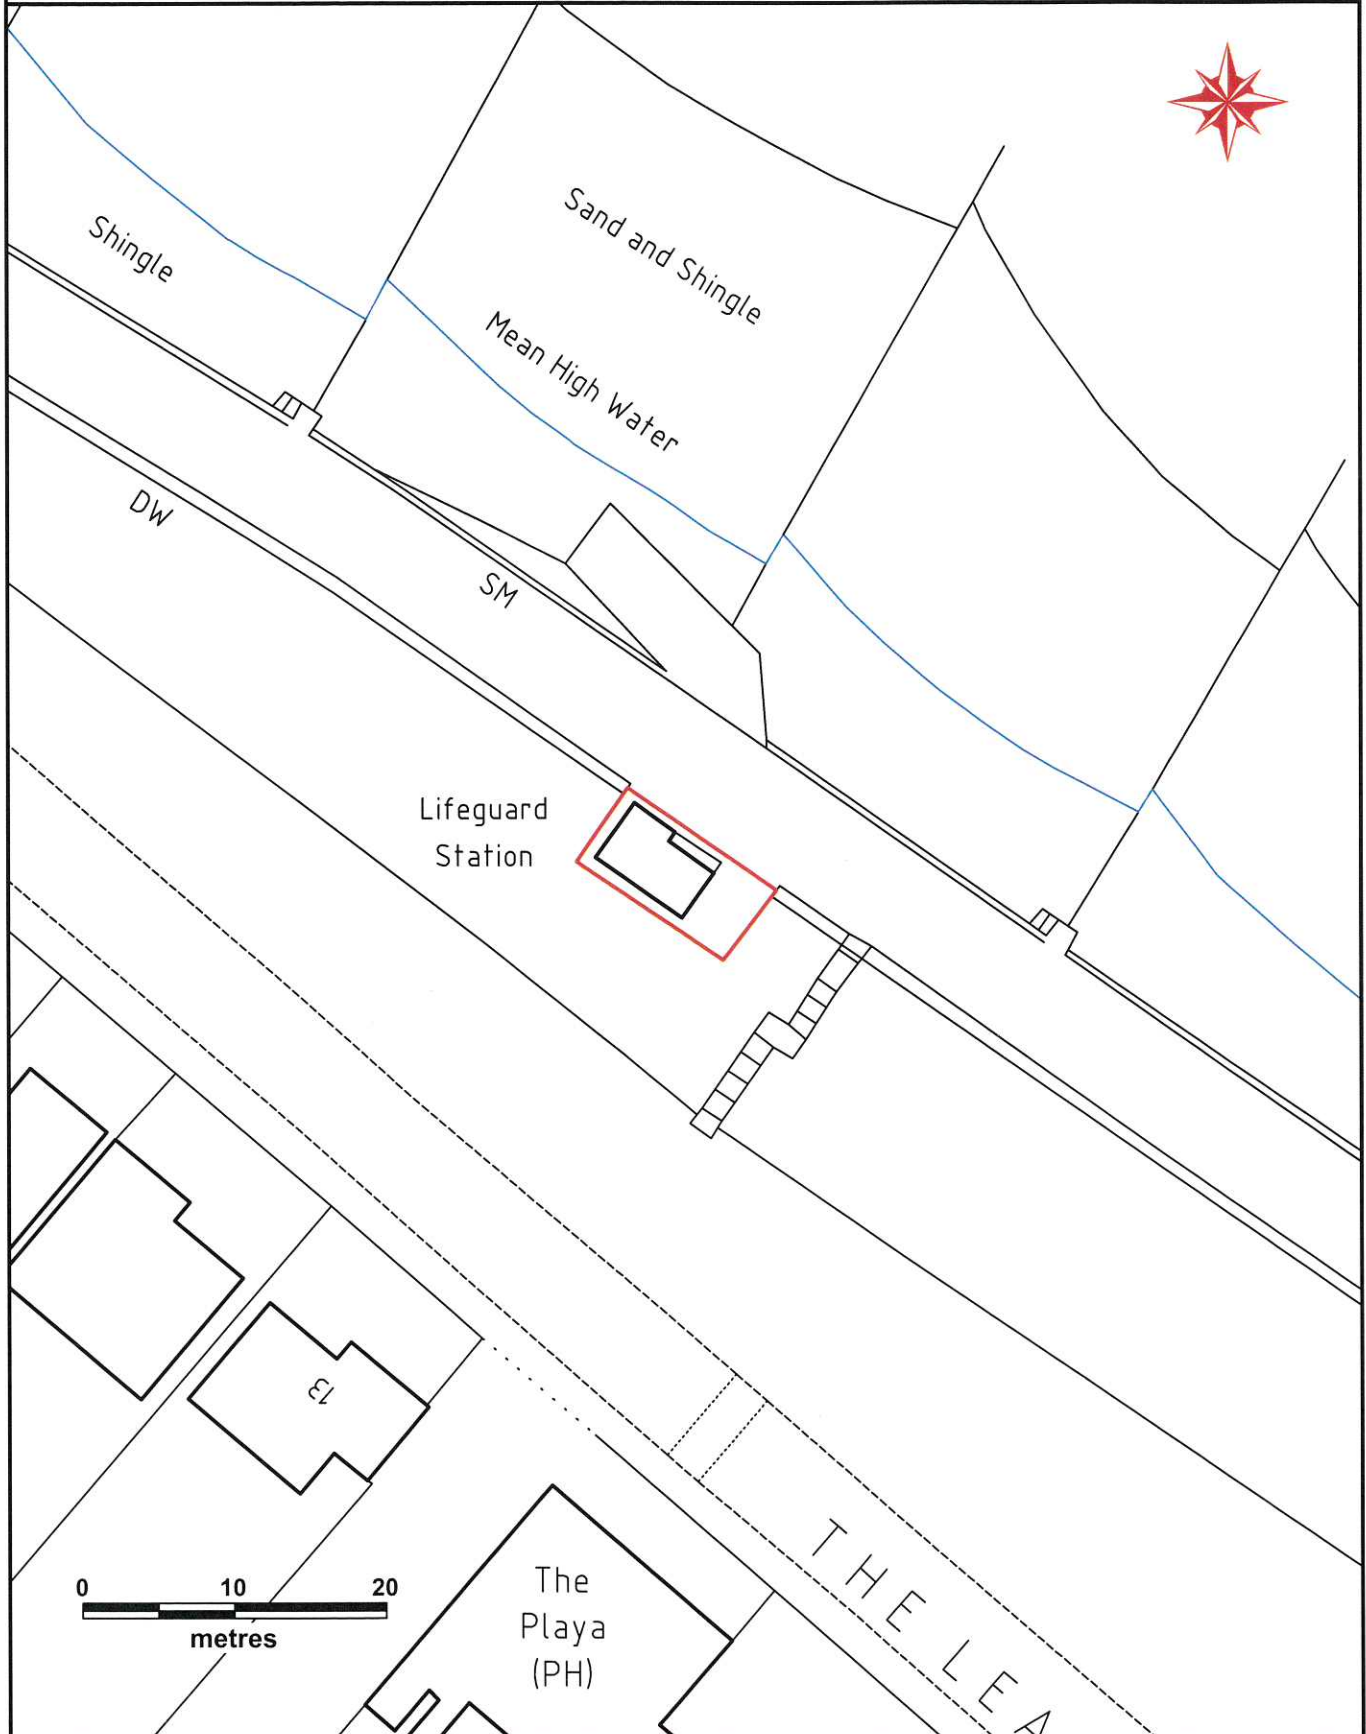

Former Lifeguard Hut, The Leas, Minster on Sea, Sheerness

	Details Plotting in MapInfo made easier		Rev No. [] [] [] []	© Crown copyright. All rights reserved www.SL 2000		
	Drawn by CJS	Scale 1:500		Date 10/07/2014	Aligned Assets Limited Links One, Links Business Centre Old Woking Road, Old Woking Surrey, GU22 8BF	
	File Pathname / Project / Drawing No.			www.aligned-assets.co.uk		